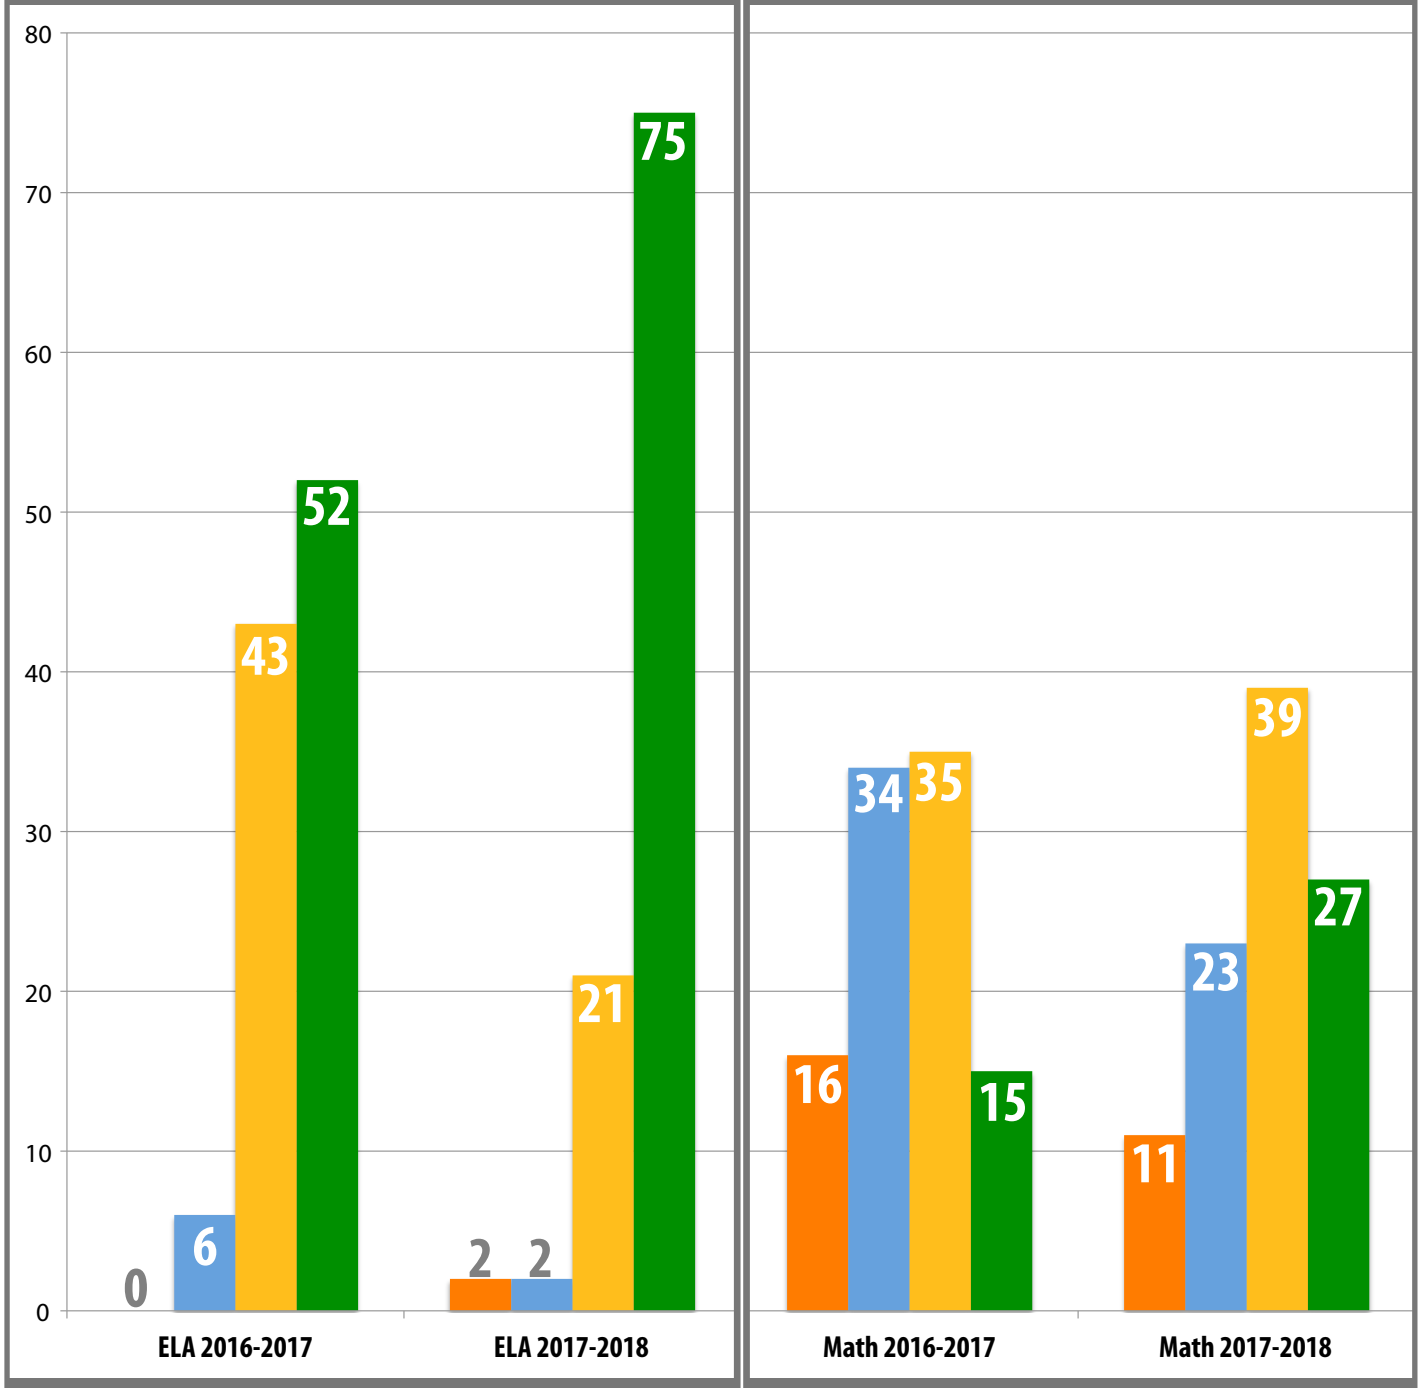

IPoly CAASPP* Comparison

2018 ELA: Overall Proficient = 96%

2018 Math: Overall Proficient = 66%

■ Standard not met
 ■ Nearly met
 ■ Standard met
 ■ Standard exceeded

*California Assessment of Student Performance & Progress